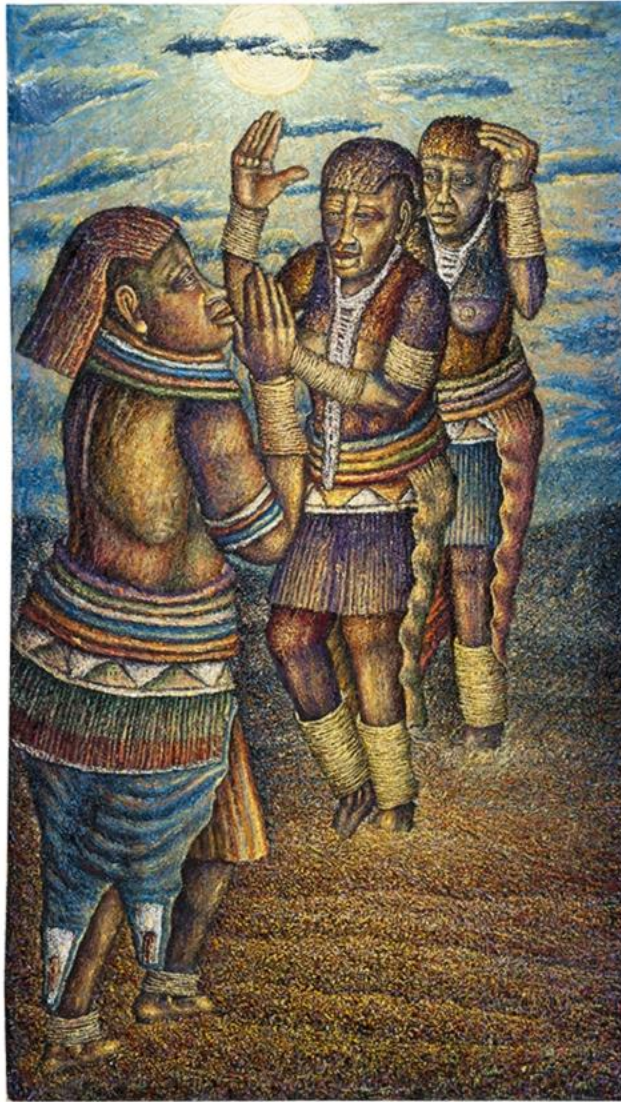

EVERARD READ

CIRCA

MMAKGABO MAPULA HELEN SEBIDI ((1943-))

RECEIVING HER DAUGHTERS, (2014-2015)

OIL ON CANVAS

146 x 83 cm

AC45330

R155 000,00