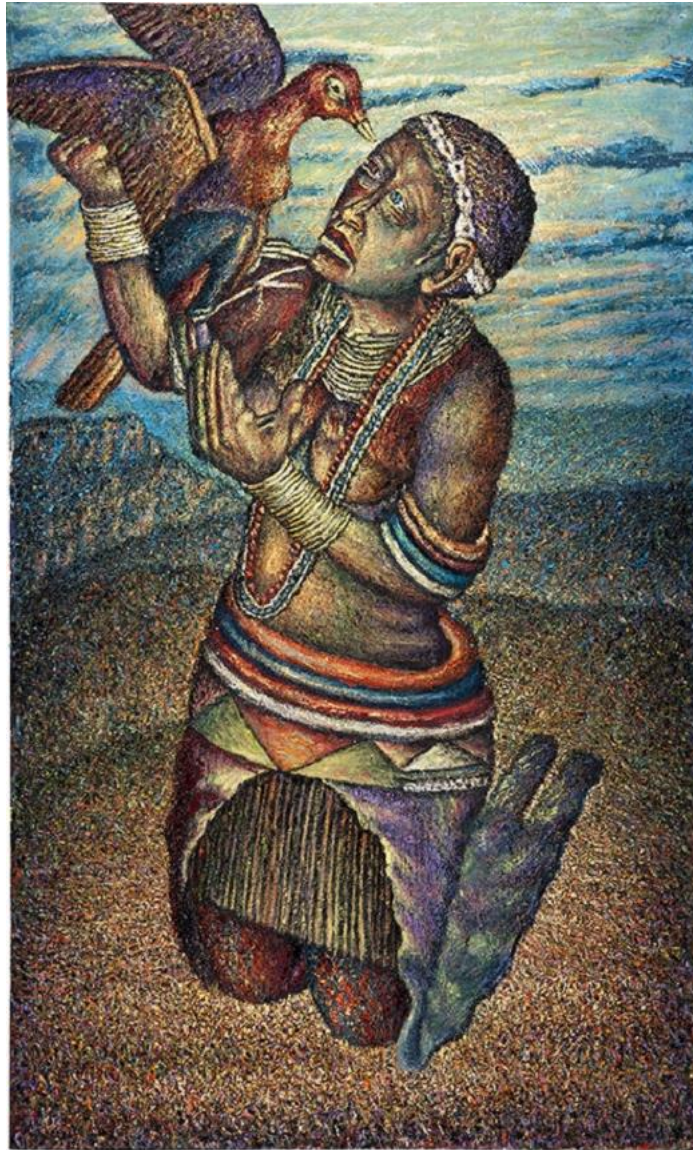

R135 000,00

EVERARD READ

CIRCA

MMAKGABO MAPULA HELEN SEBIDI ((1943-))

THE MODERN MOTHER, (2014-2015)

OIL ON CANVAS

136 x 97 cm

AC45328

R135 000,00

EVERARD READ

CIRCA

MMAKGABO MAPULA HELEN SEBIDI ((1943-))

MANHOOD, (2015-2016)

ACRYLIC ON CANVAS

199 x 199 cm

AC45334

R420 000,00

EVERARD READ

CIRCA

MMAKGABO MAPULA HELEN SEBIDI ((1943-))
THE SPIRIT GUIDES HER TOWARS MARRIAGE, (2014-2015)

OIL ON CANVAS

100 x 60 cm

AC45335

R115 000,00