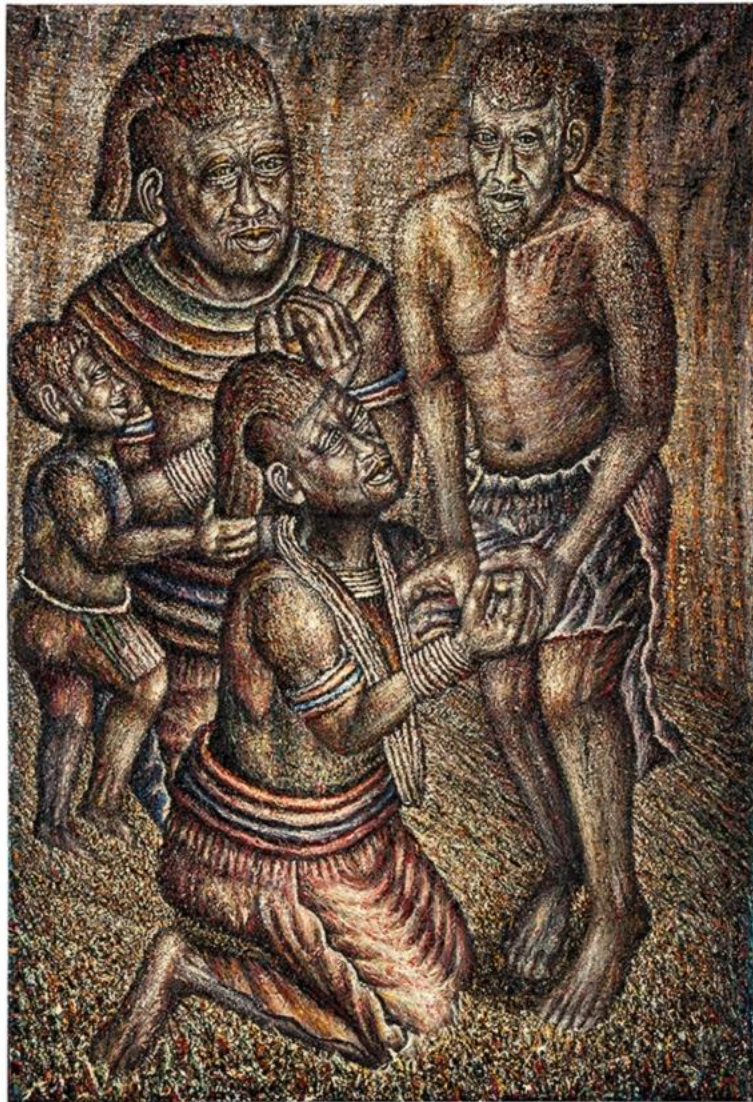

R135 000,00

EVERARD READ

CIRCA

MMAKGABO MAPULA HELEN SEBIDI ((1943-))

THE PEOPLE ARE CALLED TO SEE THE INITIATES, (2014-2015)

OIL ON CANVAS

105 x 99 cm

AC45327

R135 000,00

EVERARD READ

CIRCA

MMAKGABO MAPULA HELEN SEBIDI ((1943-))

THE MODERN MOTHER, (2014-2015)

OIL ON CANVAS

136 x 97 cm

AC45328

EVERARD READ

CIRCA

MMAKGABO MAPULA HELEN SEBIDI ((1943-))

THE CHILDREN ARE TAUGHT HOW THE OLD PEOPLE ARE INVITED TO GOD, (2014-2016)

OIL ON CANVAS

138 x 96 cm

AC45339

R165 000,00

EVERARD READ

CIRCA

MMAKGABO MAPULA HELEN SEBIDI ((1943-))

THE GRANDMOTHER IS THE GUIDE TO THE FAMILY, (2014-2016)

OIL ON CANVAS

102 x 71 cm

AC45340

R115 000,00